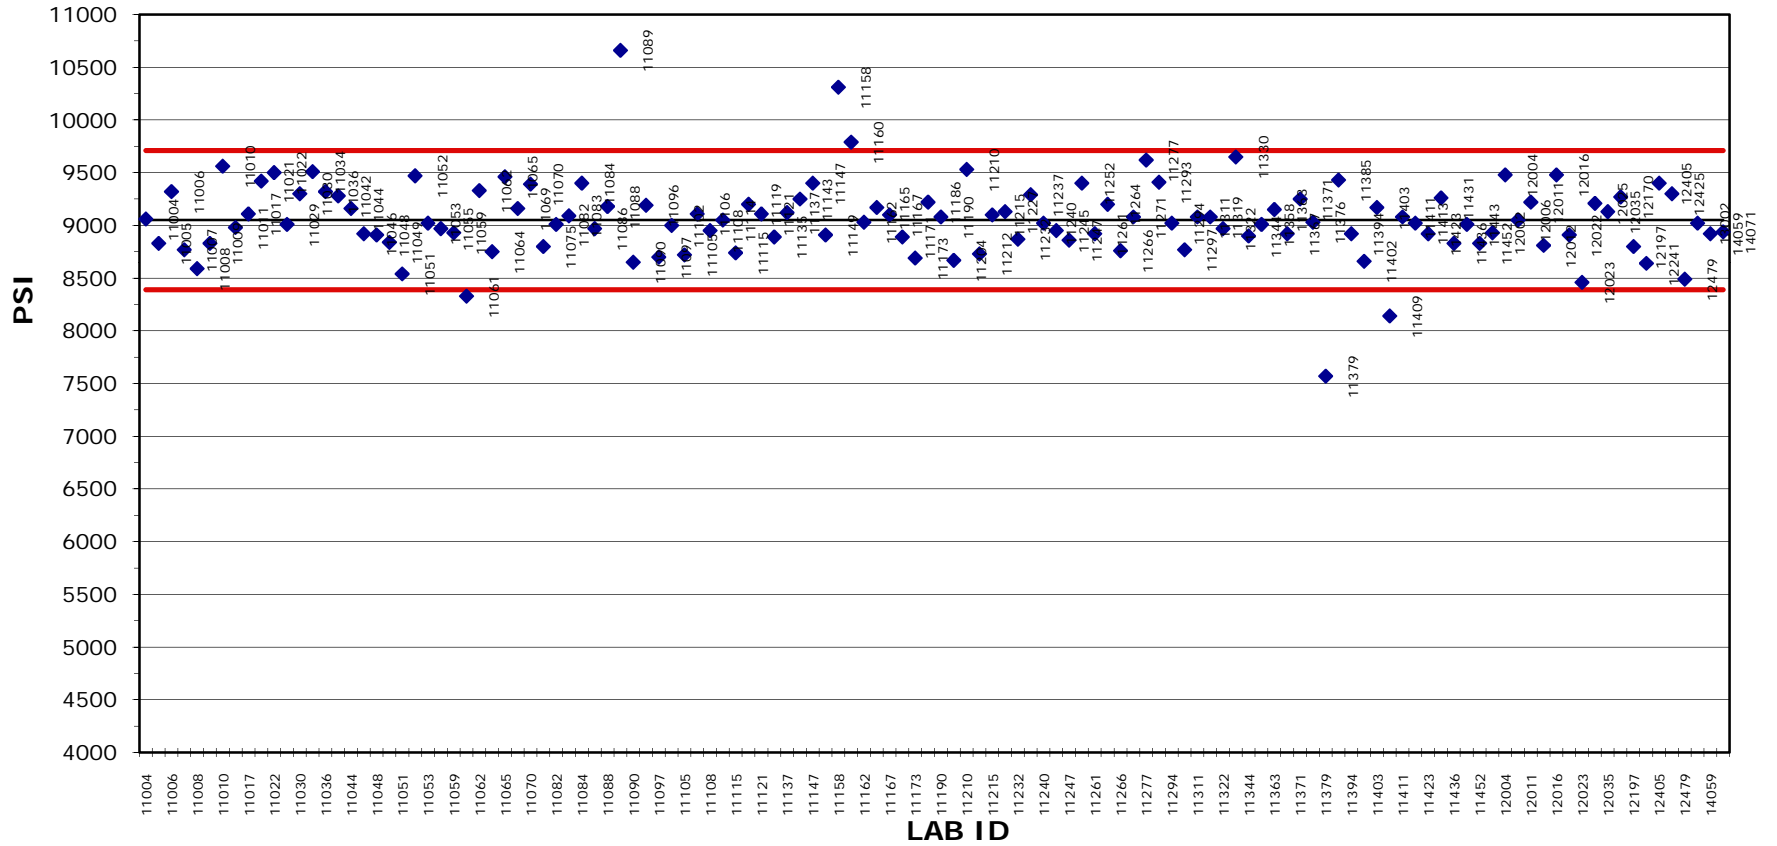

4" X 8" CYLINDERS

◆ WITHIN TEST AVG — GROUP AVG — +2SD — -2SD